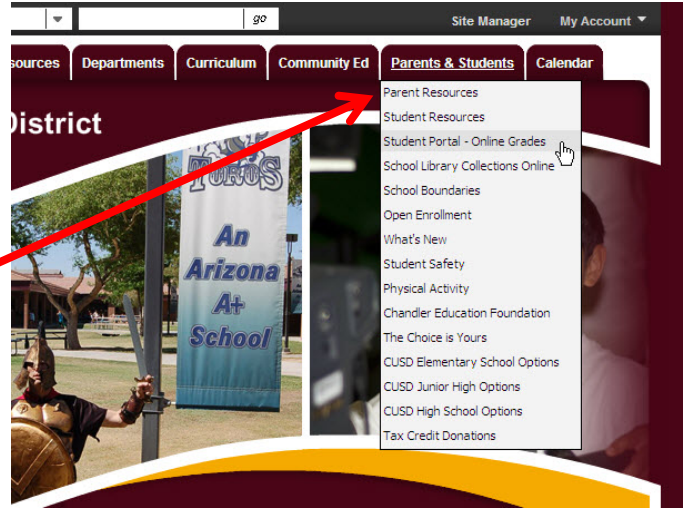

Chandler Unified School District

Infinite Campus (IC) Student Portal Grades (1-12)

What is it?

It is a logon website "Portal" where you, the student, can access your grade and class attendance. This will help you increase communication with your teachers.

What do you need to do to start using the Infinite Campus (IC) Student Portal?

You will need to activate your account. You can logon anywhere you have Internet access (at home, in a school or through your Smartphone). The activation is easy, but you'll need to follow these directions.

NOTE: You may find it helpful to print these directions now.

How to access:

Go to the Chandler Unified School District homepage: <http://www.cusd80.com>

- Click on the Parents & Students Tab
- Choose Student Portal-Online Grades
- Click on the Infinite Campus Portal icon

OR

Use this friendly URL:

<http://www.cusd80.com/studentportal>

The **Infinite Campus Portal Homepage** appears where you will enter your unique username and password.

Do **not** choose the options under *First time using Campus Portal?* As a student, **you already have a Campus Portal account.**

Firsttime using Campus Portal?

~~If you have been assigned a Campus Portal Activation Key, [click here](#)~~

~~If you do not have an Activation Key, [click here](#)~~

For your **User Name**, enter:

Capital "S" plus your **student number**

Example: S78788

For your **temporary password**, enter:

Capital "S" plus your **student number** plus your **birthdate** (MMDDYY)

Example: S78788051898

Capital "S"   Student number   Birthdate (MMDDYY)

Already have a Campus Portal account?

User Name

S78788

Password

.....

(S78788051898)

Log In

[Problems logging in?](#)