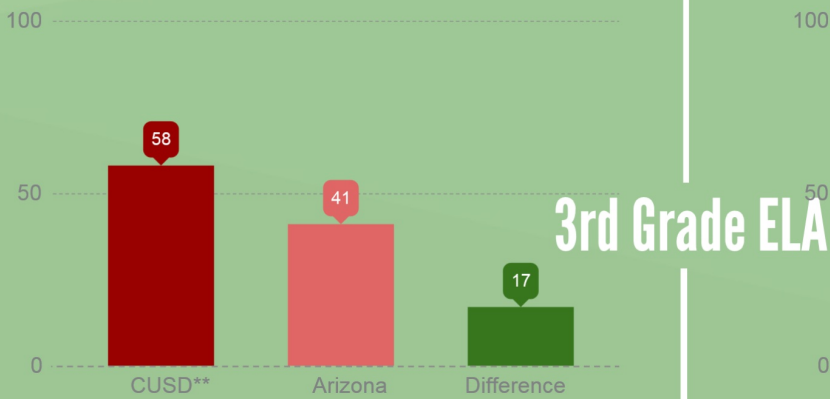

AzMERIT and AIMS

Different Arizona Test

Same Comparable Chandler Results

2015 AzMERIT

2014 AIMS

Beyond the State**

8th Grade ELA

10th Grade ELA

8th Grade Math

10th Grade Math

● = 2 Percent Above State Proficiency

**Statistically Predicted

INTERPRETING STUDENT LEVEL AzMERIT RESULTS

2015 AzMERIT

Approximately 8% of Arizona exams resulted in the highest scoring category on AzMERIT. (Highly Proficient)