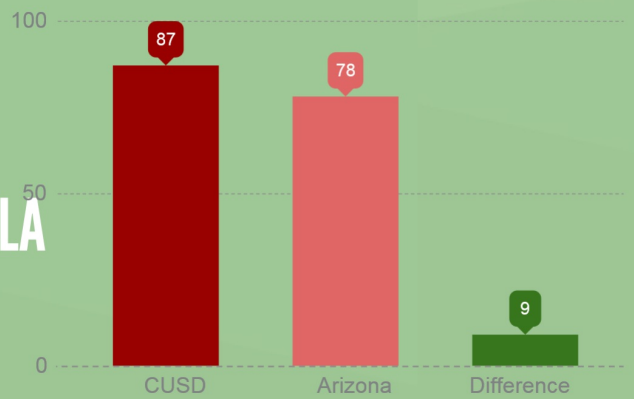

AzMERIT and AIMS

Different Arizona Test

Same Comparable Chandler Results

2015 AzMERIT

2014 AIMS

Beyond the State**

8th Grade ELA

10th Grade ELA

8th Grade Math

10th Grade Math

● = 2 Percent Above State Proficiency

**Statistically Predicted

INTERPRETING STUDENT LEVEL AzMERIT RESULTS

2015 AzMERIT

Approximately 8% of Arizona exams resulted in the highest scoring category on AzMERIT. (Highly Proficient)