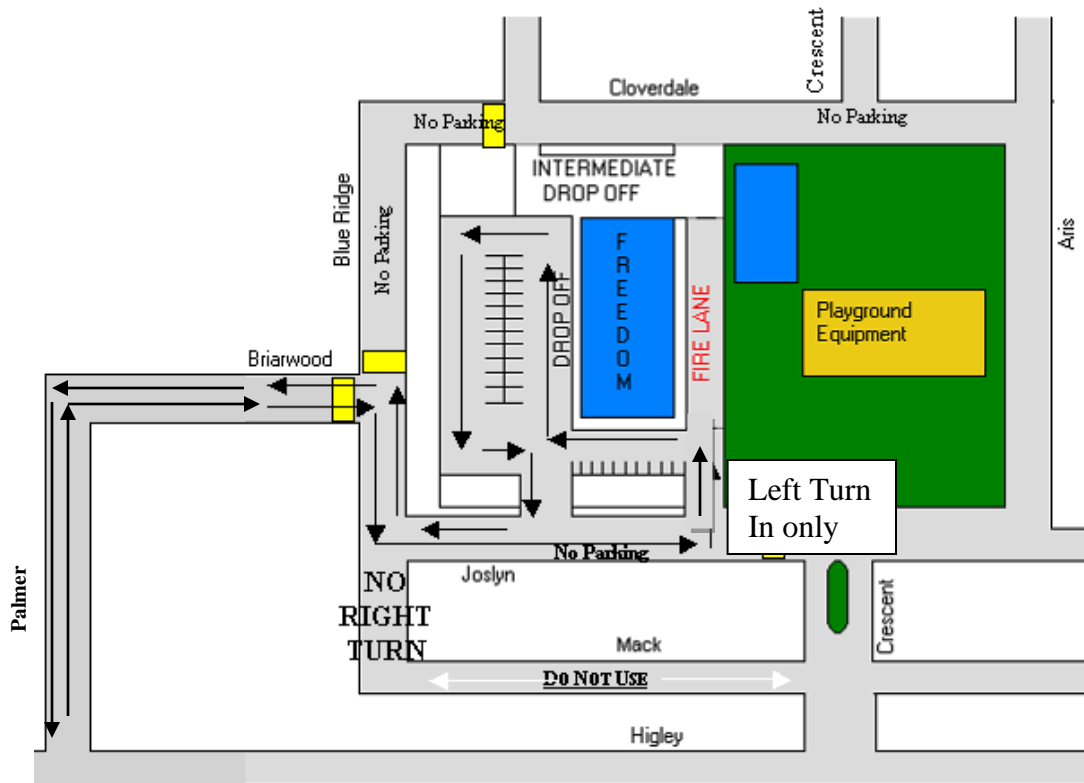

SCHOOL ENTRANCE DROP OFF AND PICK UP TRAFFIC FLOW INSTRUCTIONS

*****Do Not Use Mack Ave during drop off and pick up.**

When in our carpool line please leave space at each driveway so homeowners may access their homes.

Taking short cuts through our neighborhood streets is not safe for our walking students. It also disrupts our suggested flow of traffic for those who are following the drop off and pick up directions.

When parking in the surrounding areas in order to walk to pick up your student, please be mindful to NOT BLOCK homeowners driveways. It is imperative that we are respectful to our neighbors. Thank you in advance for your cooperation.

Walkers: Please use our three crosswalks at the following locations:

- Crescent and Juniper
- Briarwood and Blue Ridge
- Cloverdale off of west side drive through

Student grades 2-6: Riding a Bike? Please follow our rules as you ride your bike to school: