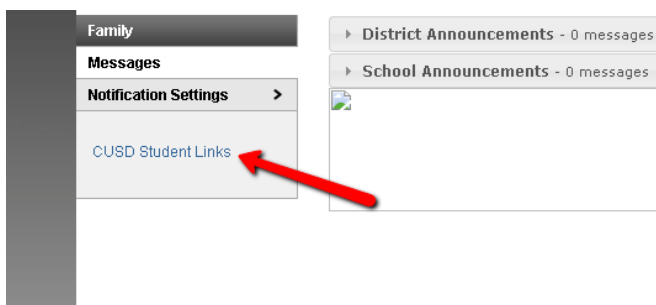

Students Logging into ConnectED

URL: www.cusd80.com

Click on Online Grades in the top right hand corner of the page.

Login to the student portal using your computer username and password. (*Hint: S + Student#*)

You will click on CUSD Student Links on the left hand side menu closer to the bottom of the screen.

A new tab or window will open up with the available student links. Click on the **ConnectED** application. It will automatically log you in.