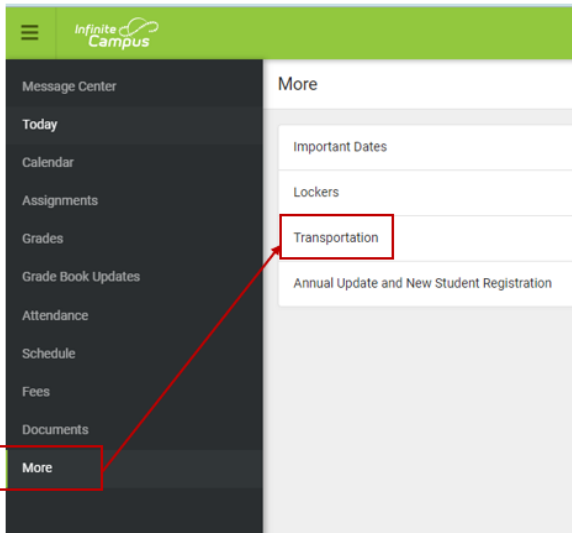

INFINITE CAMPUS / PARENT PORTAL – Viewing Transportation Information

1. Log Into the Parent Portal

- Go to www.CUSD80.com
- Click on Academics > Parent and Student Portal – Online Grades
- Click on Campus Parent or Student
- Enter Username & Password
 - *If you forgot your username and/or password, follow the prompts to obtain and/or reset.*

2. Once logged in, click on More > Transportation

3. On the Transportation tab:

Transportation

Bus Detail

To School
 Bus: 2165
 Time: 7:08 AM
 Stop: SEE BELOW

From School
 Bus: 2167
 Time: 2:50 PM
 Stop: SEE BELOW